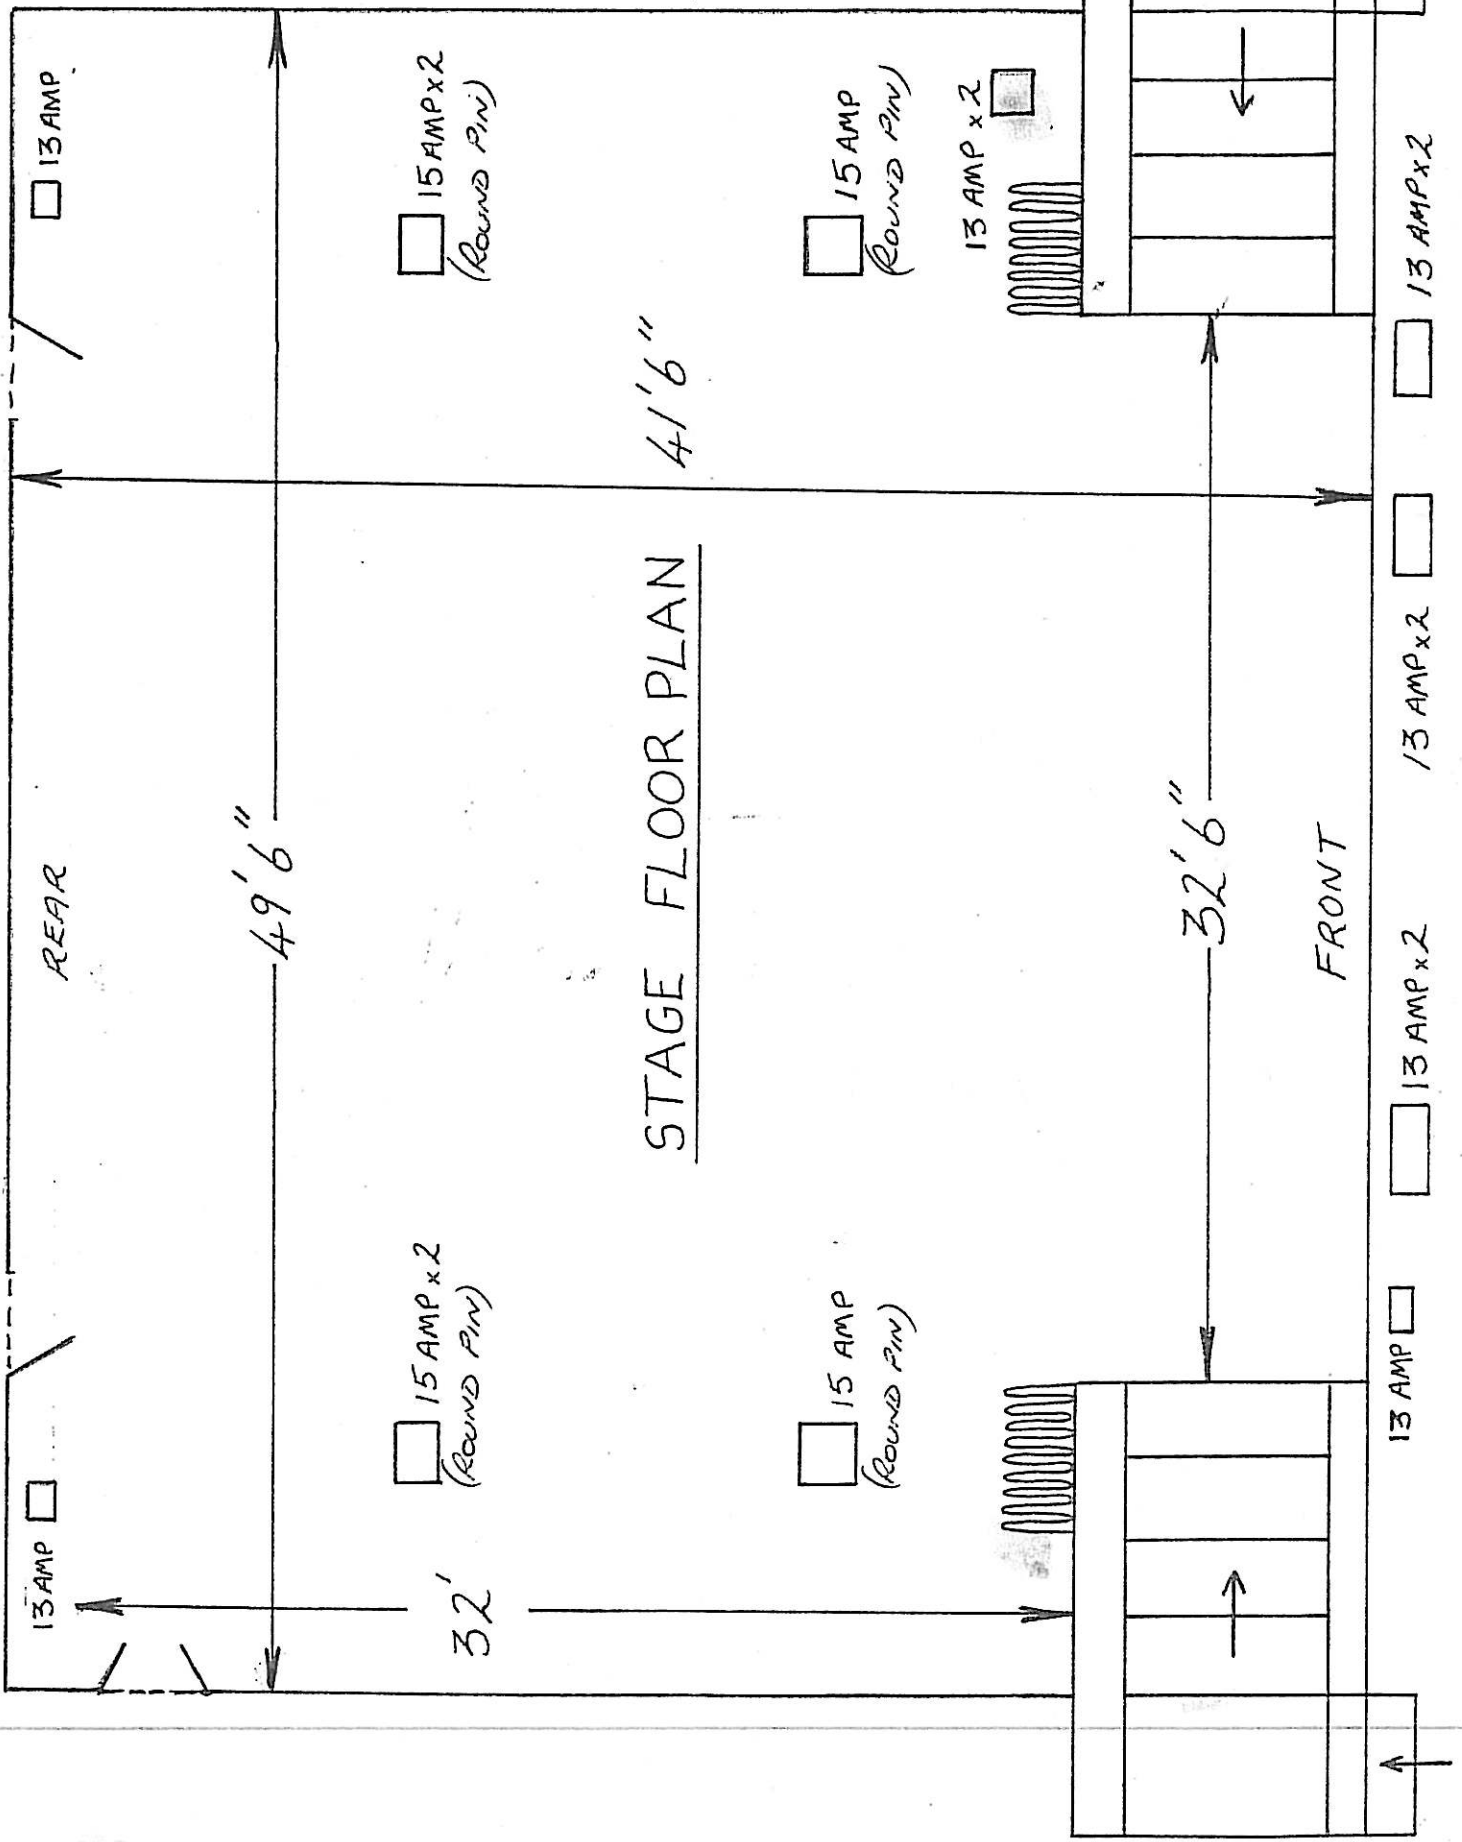

\* ALL 13 AMP  
 SOCKETS B.S.  
 RECTANGULAR 3  
 PIN

~  
 \* 15 AMP  
 SOCKETS ARE  
 INDUSTRIAL  
 ROUND PIN.

STAGE FLOOR PLAN

41'6"

49'6"

32'6"

32'

REAR

FRONT

13 AMP

15 AMP x 2  
(Round Pin)

15 AMP  
(Round Pin)

13 AMP x 2

13 AMP x 2

13 AMP x 2

13 AMP x 2

13 AMP

13 AMP

15 AMP x 2  
(Round Pin)

15 AMP  
(Round Pin)

13 AMP